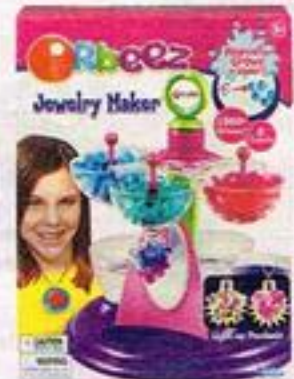

12.49 Sale
ORBEEZ Jewelry Maker
Ages 5-up.
Web# 735325

DOORBUSTERS THURSDAY 8PM!

SALE 9.99 ea.

THURS. 8PM - FRI. CLOSE

Calico Critters Camryn's Country Boutique Set
Web# 523750