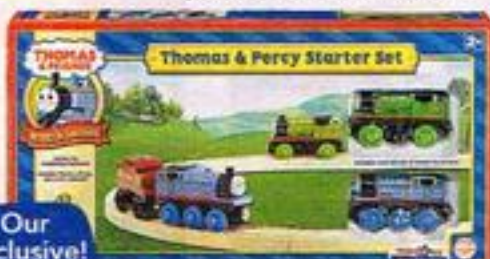

Our Exclusive!

THOMAS & FRIENDS
Wooden Railway Thomas
& Percy Starter Set
Ages 2-up. Web# 122012

30% OFF

THURS. 8PM - FRI. CLOSE