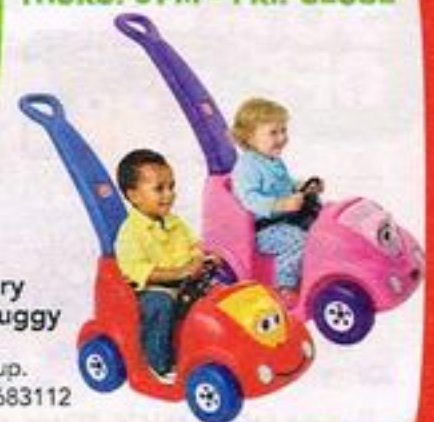

40% OFF THURS. 8PM - FRI. CLOSE

29⁹⁹ Sale, ea.
STEP2
10th Anniversary
Push Around Buggy
Available in Red
or Pink. Ages 1½-up.
Web# 664692, 683112