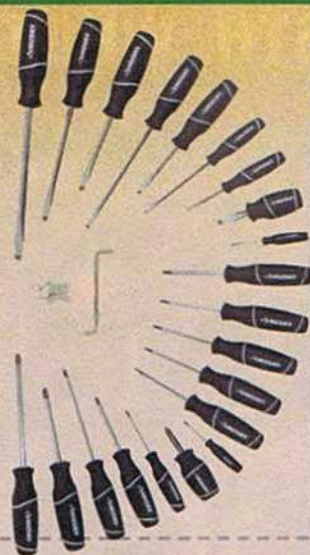

- ONE+™ battery works with all current and past Ryobi 18-volt cordless tools
 - Includes drill and bit, NiCd battery and charger (237711)
- Limit 4 per customer

RYOBI ONE+

SPECIAL BUY

\$19⁸⁸

WHILE SUPPLIES LAST EXCLUSIVE HUSKY® 23 PC. SCREWDRIVER SET (391473)

HUSKY

GUARANTEED FOREVER

SPECIAL BUY

\$14⁸⁸

WHILE SUPPLIES LAST EXCLUSIVE HUSKY® 15" TOOL BAG & UTILITY SACK COMBO

- Constructed of heavy-duty 600 denier Spun-Tuff® material (581419) Contents not included

HUSKY