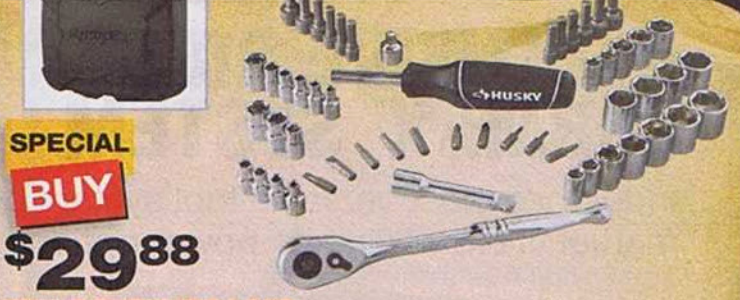

WHILE SUPPLIES LAST EXCLUSIVE HUSKY® 37 PC. 3/8" DRIVE SOCKET SET
• Includes 3/8" drive teardrop ratchet, two extension bars, 11 SAE and 12 metric sockets, magnetic bit driver, 10 screwdriver bits and case
• Innovative design protects against stripping (165786)